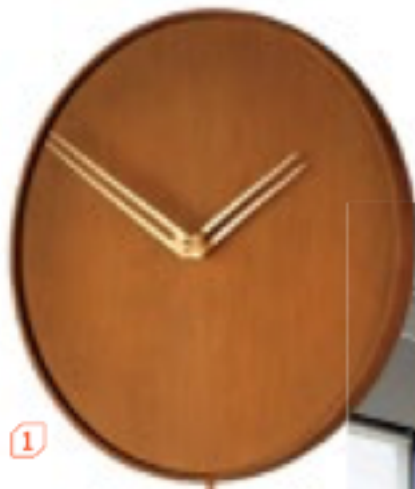

say hola

To debuts from
Interiors From Spain

1. Jazz clock in alder and polished brass by Nomon. **circle 413**
2. Grand Elegance Ping-Pong table in tinted and transparent glass by Sport Enebe. **circle 414**

1

2

7

MARKETicff nycxdesign

6

3

3. Dome pendant fixture in beech by Bover. **circle 415**
 4. You and Me benches and stools in iroko and powder-coated steel by RS Metal Games. **circle 416**
 5. Atenas chairs in steel powder-coated red by Isi Mar. **circle 417**
 6. Huelva rug in New Zealand wool and bamboo-silk by Now Carpets. **circle 418**
 7. Lap chairs in ash or powder-coated steel and polyester or wool-nylon by Mobiliario Auxiliar de Diseño. **circle 419**
- See page 158 for sources. ➔