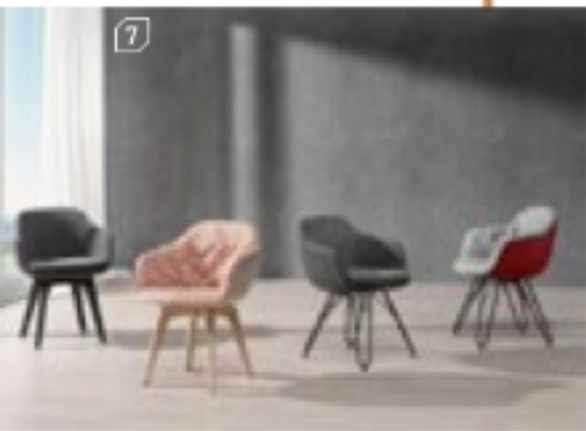

say hola

To debuts from
Interiors From Spain

1. Jazz clock in alder and polished brass by Nomon. **circle 413**
2. Grand Elegance Ping-Pong table in tinted and transparent glass by Sport Enebe. **circle 414**

1

2

7

MARKETicff nycxdesign

6

3

3. Dome pendant fixture in beech by Bover. **circle 415**
 4. You and Me benches and stools in iroko and powder-coated steel by RS Metal Games. **circle 416**
 5. Atenas chairs in steel powder-coated red by Isi Mar. **circle 417**
 6. Huelva rug in New Zealand wool and bamboo-silk by Now Carpets. **circle 418**
 7. Lap chairs in ash or powder-coated steel and polyester or wool-nylon by Mobiliario Auxiliar de Diseño. **circle 419**
- See page 158 for sources. ➔