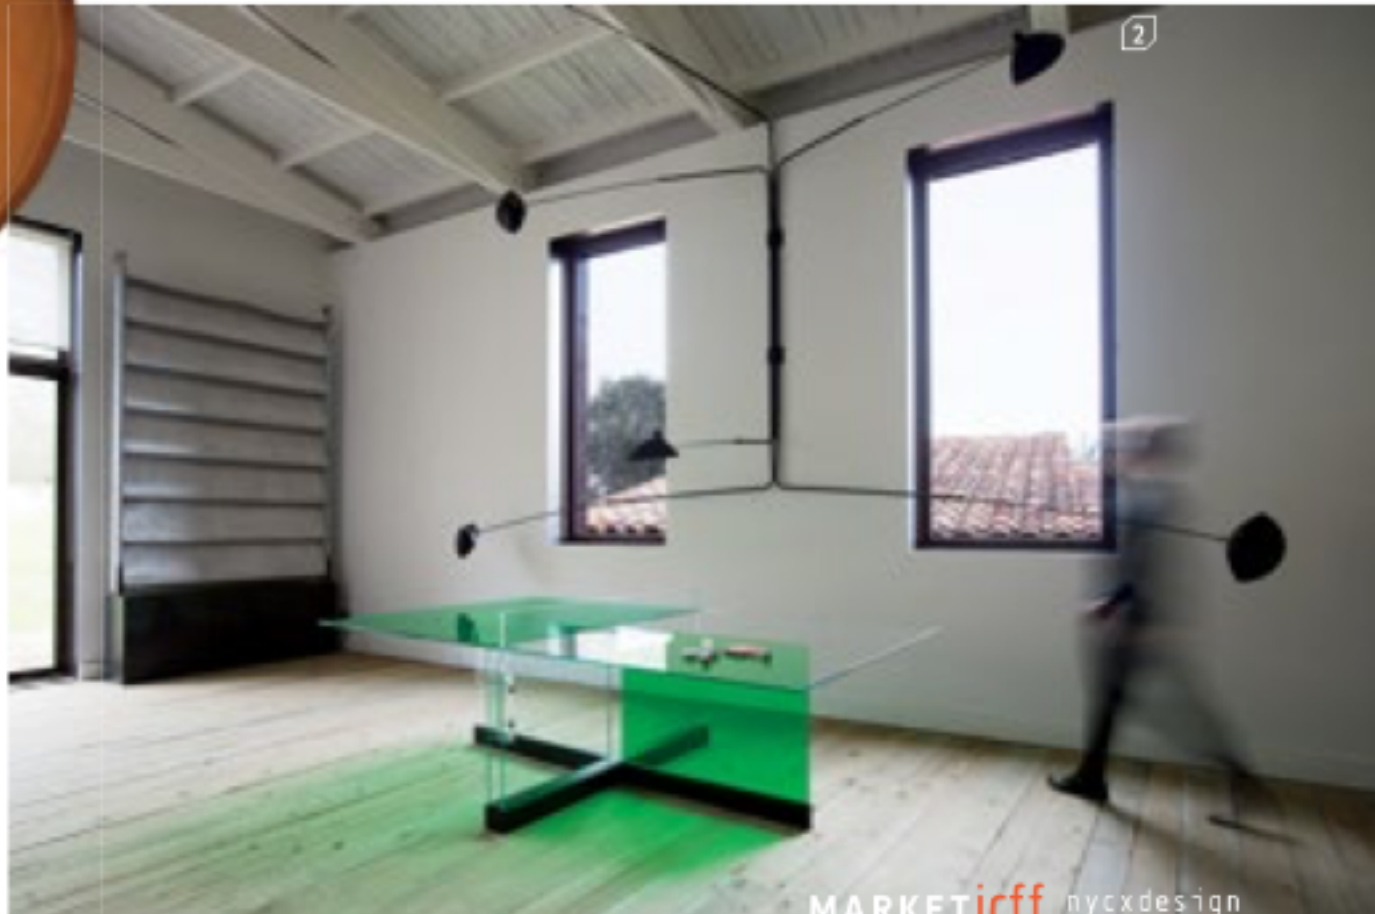

say hola

To debuts from
Interiors From Spain

1. Jazz clock in alder and polished brass by Nomon. **circle 413**
2. Grand Elegance Ping-Pong table in tinted and transparent glass by Sport Enebe. **circle 414**

1

2

7

MARKETicff nycxdesign

6

3

3. Dome pendant fixture in beech by Bover. **circle 415**
 4. You and Me benches and stools in iroko and powder-coated steel by RS Metal Games. **circle 416**
 5. Atenas chairs in steel powder-coated red by Isi Mar. **circle 417**
 6. Huelva rug in New Zealand wool and bamboo-silk by Now Carpets. **circle 418**
 7. Lap chairs in ash or powder-coated steel and polyester or wool-nylon by Mobiliario Auxiliar de Diseño. **circle 419**
- See page 158 for sources. ➔